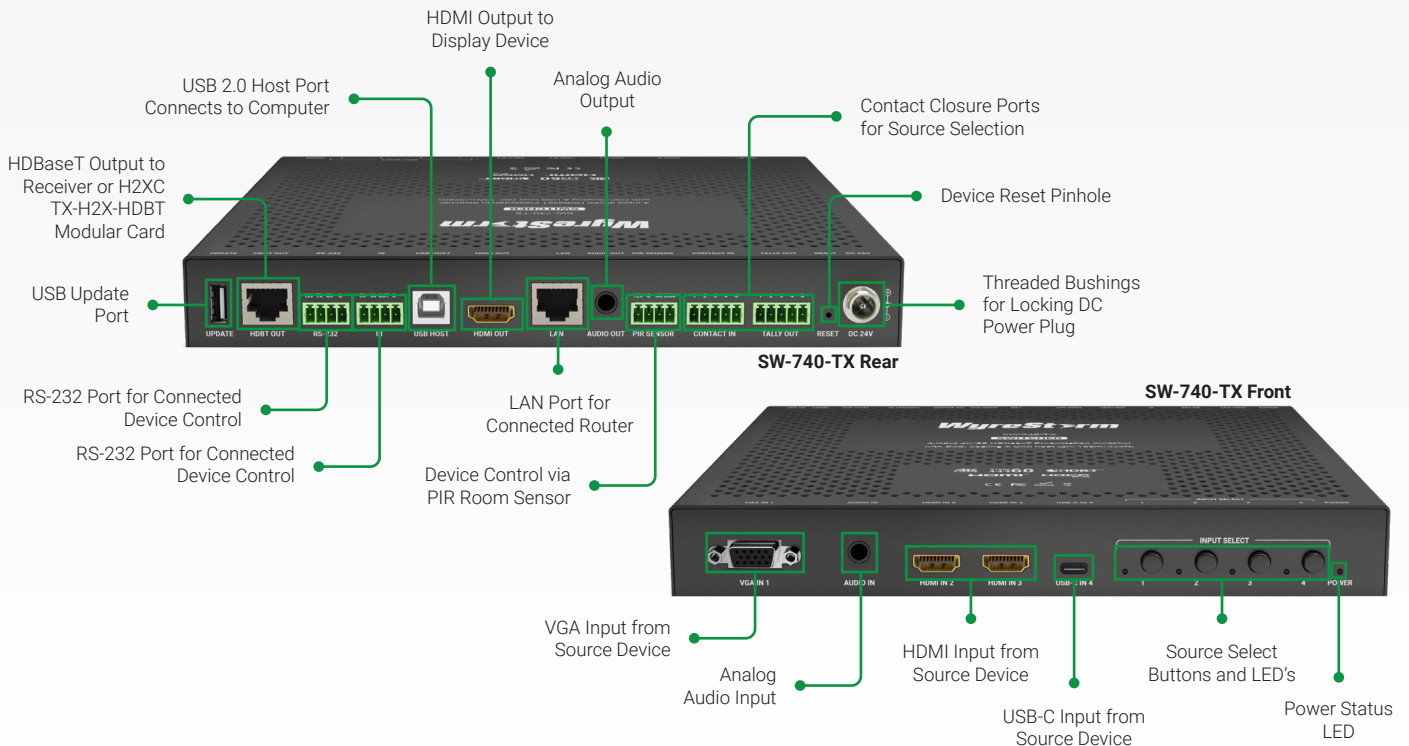

4-input Desk-mounted 4K/60 HDBaseT Presentation Switcher with DSC Compression, Scaling & USB Host

SW-740-TX

WyreStorm

Specification Sheet

WyreStorm - Powerful. Reliable. Simple.

Introduction

Utilizing the best in HDBaseT technology, the SW-740-TX harnesses the power of the Class C specification to deliver 5-play functionality over 100m/328ft of Cat6 cable. 4K/UHD video, Ethernet, Control & Power (PoH) can be sent to a remote display location via a compatible receiver whilst USB2.0 device data can be fed back via the USB host or USB-C ports to a connected source. The SW-740-TX has 4 switchable source inputs: 2 HDMI's supporting 18Gbps video up to 2160p 8-bit RGB/4:4:4 thanks to DSC compression, VGA, and USB-C supporting not only 4K/30 video, but device data from the connected receiver and device charging; the stereo audio input can be assigned to the VGA source or sent separately to the receiver.

Key Features

- Automatic or manual switching of 4 connected sources (VGA, 2 HDMI & USB-C) with assignable USB host connection
- Extended functions from USB-C port allow alt-mode for AV & USB host connectivity and device charging up to 3A over a single cable
- VESA recognised DSC compression technology enables extension of content up to 4K/60 8-bit to 100m/328ft
- Powerful output scaling matches video transmission to displays connected via HDBaseT & mirrored HDMI
- Includes input for separate analog audio device independent of video signal for transmission to receiver
- PIR input allows automatic room triggering depending on occupancy
- USB-Type B Host connection for USB extension in KVM application when used with a compatible Class C HDBT receiver (RX-700 recommended)
- Intuitive Web UI for management, setup and maintenance
- Automatic or manual CEC triggering of connected display through HDMI or HDBaseT output.