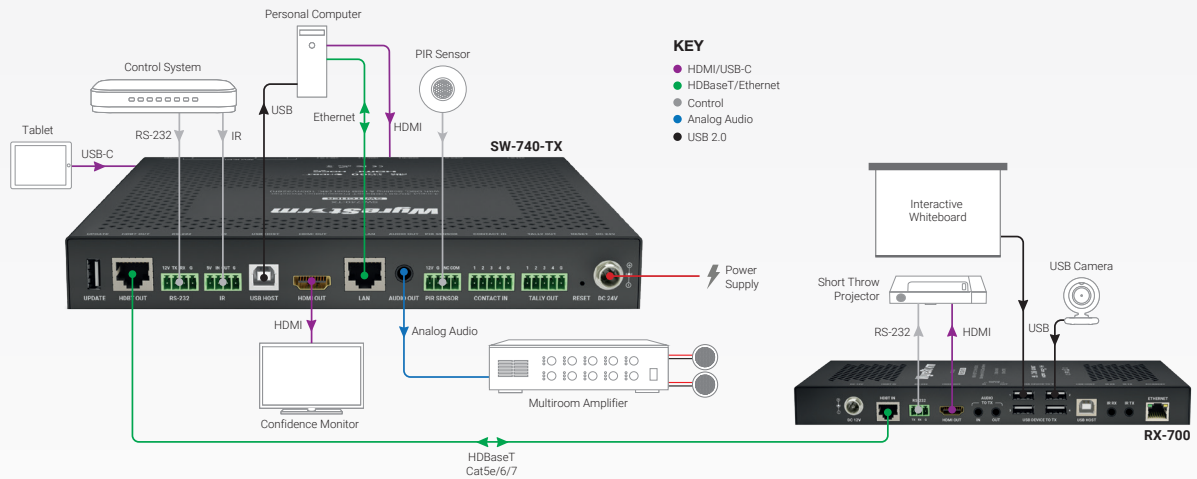

Right Product for the Right Application.

Note: WyreStorm reserves the right to change product specification, appearance or dimensions of this product at any time without prior notice.