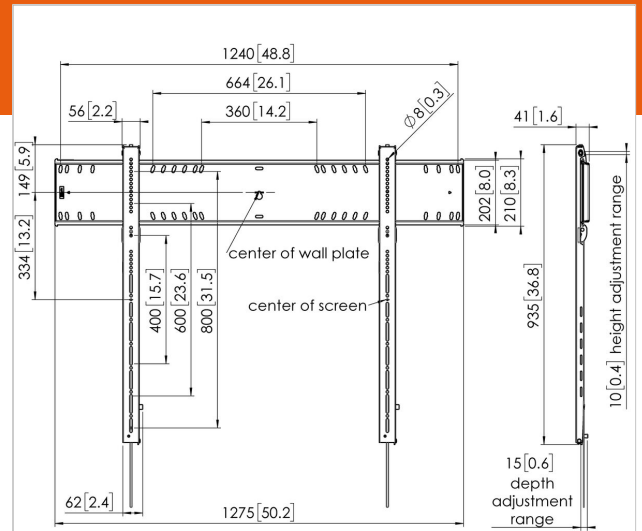

PFW 6900 Display wall mount fixed

Article number (SKU)
Colour

7369000
Black

Key Benefits

- Easy levelling and installation
- For the heaviest displays
- Self-centering display bolts
- Locked service position

Extra-flat display wall mount for large displays The PFW 6900 is a robust and elegant wall mount for displays from 80 to 120 inches, weighing up to 160 kg. The wall mount has a depth of only 42 mm. The integrated touch-screen stabiliser ensures that even the largest touch screens can be mounted perfectly vertical and stable on the wall.

PFW 6900 Display wall mount fixed

www.vogels.com

VOGEL'S HOLDING BV 2019 (c) All rights reserved.
Subject to printing errors, technical and price amendments.
Date:2021-06-01

Specifications

Product type number	PFW 6900	Min. vertical hole pattern (mm)	400
Article number (SKU)	7369000	Orientation	Landscape
Colour	Black	Service position	Yes
EAN single box	8712285352645	Universal or fixed hole pattern	Universal
TÜV certified	Yes		
Guarantee	5 years		
Min. screen size (inch)	75		
Max. screen size (inch)	110		
Max. weight load (kg)	160		
Min. hole pattern	400mm x 400mm		
Max. hole pattern	1200mm x 800mm		
Max. bolt size	M8		
Max. height of interface (mm)	850		
Max. width of interface (mm)	1275		
Fischer inside	Yes		
Levelling function	Post-installation horizontal levelling		
Lock options	Lock option/accessory		
Max. horizontal hole pattern (mm)	1200		
Max. screen size (inch)	120		
Max. vertical hole pattern (mm)	800		
Min. distance to the wall (mm)	42		
Min. horizontal hole pattern (mm)	400		
Min. screen size (inch)	80		