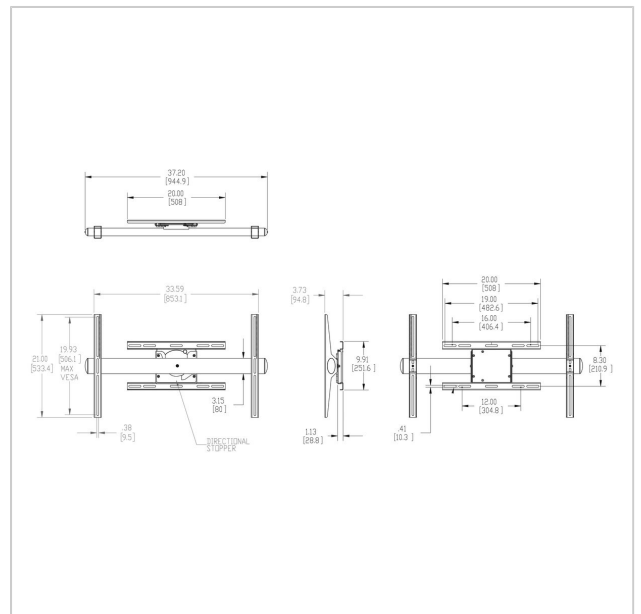

## PFW 6858 Display mount ROTATE

Article number (SKU) 7368580  
Colour Black

The PFW 6858 is a fixed rotating wall mount with a 90° stop. The mount can be rotated from landscape to portrait, clockwise or counterclockwise, instantaneously. The total depth of the mount is approximately 95 mm and it can handle max. load from 72 kg.

The PFW 6858 can be mounted on the wall and on Connect-it floor stands or trolleys. The mount is a two-piece design for easy installation.

### Specifications

Product type number	PFW 6858
Article number (SKU)	7368580
Colour	Black
EAN single box	8712285342165
TÜV certified	Yes
Turn	Up to 90°
Guarantee	5 years
Max. weight load (kg)	72
Min. hole pattern	250mm x 200mm
Max. hole pattern	870mm x 505mm
Max. height of interface (mm)	533
Max. width of interface (mm)	945
Max. horizontal hole pattern (mm)	870
Max. screen size (inch)	65
Max. vertical hole pattern (mm)	505
Min. distance to the wall (mm)	95
Min. horizontal hole pattern (mm)	250
Min. screen size (inch)	42
Min. vertical hole pattern (mm)	200
Universal or fixed hole pattern	Universal