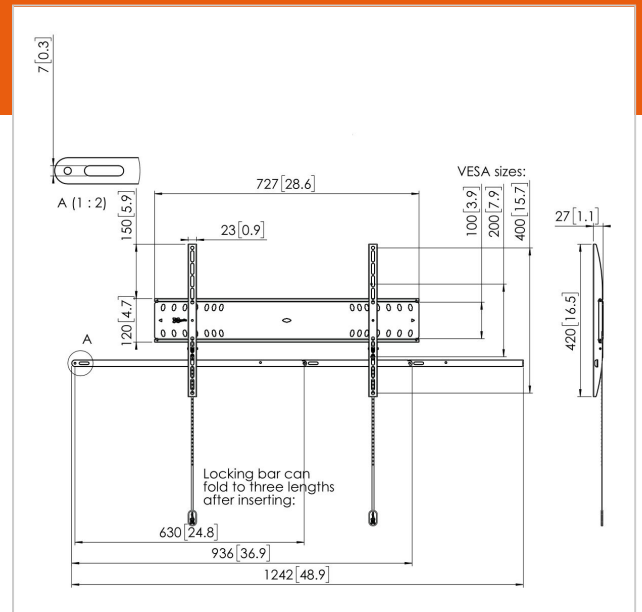

PFW 4700 Display wall mount fixed

Article number (SKU)
Colour

7047000
Black

Key Benefits

- Easy to install
- Stylish design
- Theft prevention

The PFW 4700 locking fixed wall mount helps protect large flat panel displays in public areas against theft. The PFW 4000 series is designed for public areas that cannot be continuously supervised. The Vogel's Autolock® mechanism securely locks the display in place, and the slim design creates a clean, elegant look. The PFW 4700 is suitable for 55 to 80 inch displays weighing up to 75 kg.

Vogel's Professional products are designed for quick and easy installation. All 4000-series products are TÜV5 certified. Offering maximum safety in any public space or hotel environment.