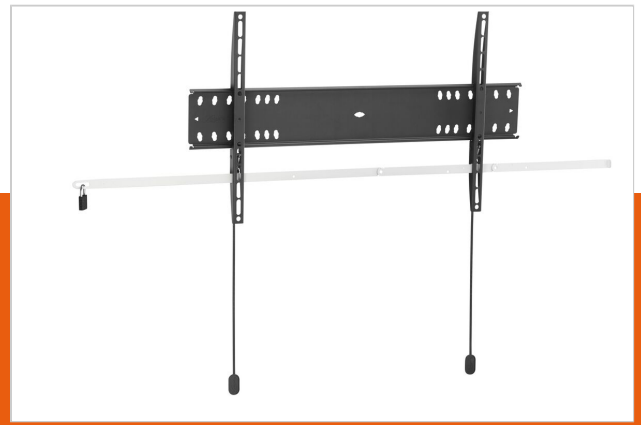

## PFW 4700 Display wall mount fixed

Article number (SKU)  
Colour

7047000  
Black

### Key Benefits

- Easy to install
- Stylish design
- Theft prevention

The PFW 4700 locking fixed wall mount helps protect large flat panel displays in public areas against theft. The PFW 4000 series is designed for public areas that cannot be continuously supervised. The Vogel's Autolock® mechanism securely locks the display in place, and the slim design creates a clean, elegant look. The PFW 4700 is suitable for 55 to 80 inch displays weighing up to 75 kg.

Vogel's Professional products are designed for quick and easy installation. All 4000-series products are TÜV5 certified. Offering maximum safety in any public space or hotel environment.

## Specifications

Product type number	PFW 4700
Article number (SKU)	7047000
Colour	Black
EAN single box	8712285338649
TÜV certified	Yes
Guarantee	5 years
Max. weight load (kg)	75
Max. bolt size	M8
Max. height of interface (mm)	420
Max. width of interface (mm)	727
Autolock	True
Fischer inside	Yes
Lockable	True
Lock options	Lock included / integrated
Max. horizontal hole pattern (mm)	600
Max. screen size (inch)	80
Max. vertical hole pattern (mm)	400
Min. distance to the wall (mm)	27
Min. horizontal hole pattern (mm)	100
Min. screen size (inch)	55
Min. vertical hole pattern (mm)	100
Orientation	Landscape
Service position	No