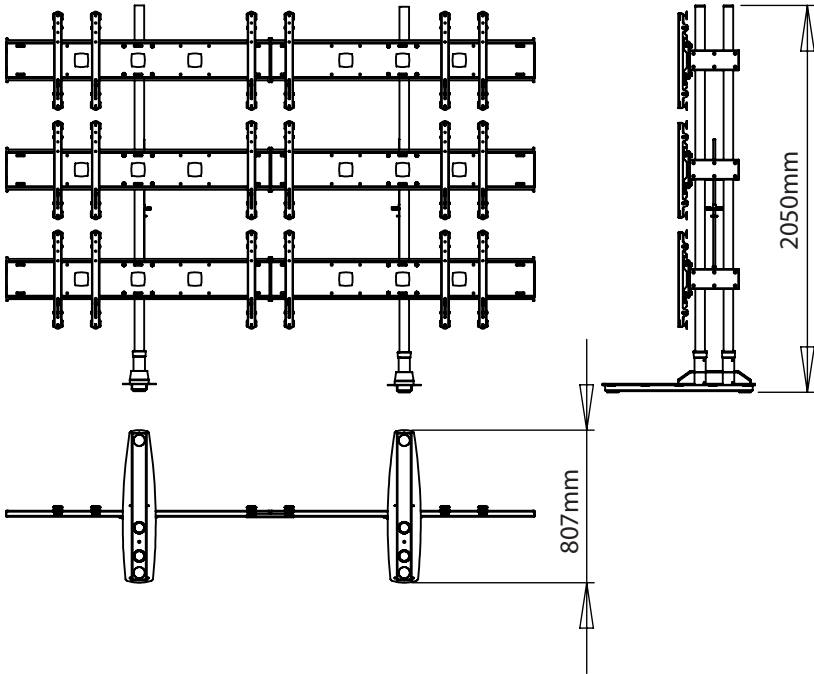

UNICOL[®]

Simplex[™]

Video Wall System

Video Walls Simplified

- * Ideal for screens 40" to 55" (screens up to 35Kg)
- * Safe screw adjustment system for screen height set-up
- * Rapid dismantling / reassembly for storage or transportation
- * Height options easily achieved by changing column uprights
- * Individual screen adjustment – all directions and in all planes
- * Bases include bolt down facility for use whenever required

These video wall units, based upon our latest Screen Rail system and utilising our well proven Unicol column structures are quick and easy to assemble yet robust and reliable in use.

Initial screen set-up is made all the easier by a neat screw jack system. Once set the structure can be part dismantled for relocation / speedy reassembly whenever required.

Call us for technical advice - Please state make & model of screens

Order Code

SIM1 3 x 3 - typical 46"

SIM2 3 x 3 - typical 55"

SIM3 4 x 3 - typical 46"

SIM4 4 x 3 - typical 55"

UNICOL Willi-Grasser-Str.15 D-91056 Erlangen +49(0)9131 9405 800 info@unicol.de www.unicol.de

UNICOL[®]

Simplex[™]

Video Wall System

(3 x 3 shown)

PARTS LIST:

1. Height Adjusters
2. Screen Clamps (Right)
3. Screen Clamps (Left)
4. Base Units
5. Screen Adjustable Arms
6. MDU Joiners
7. MDU Back Plates
8. Columns