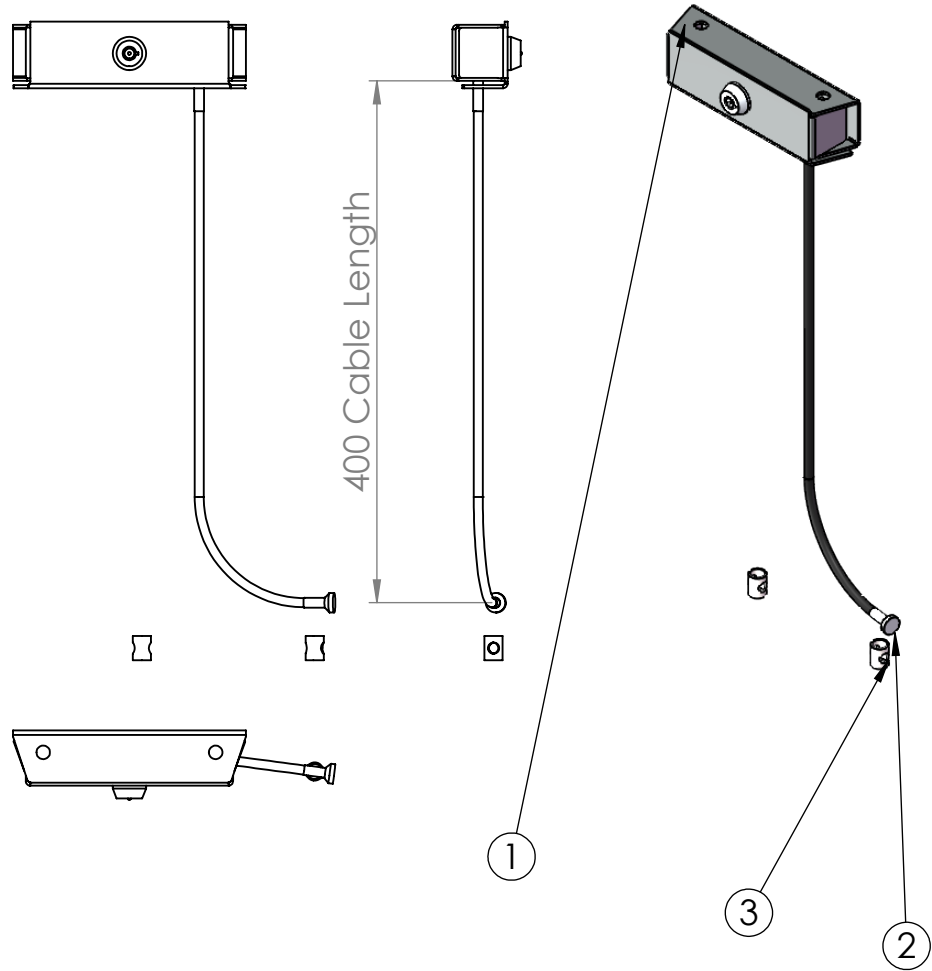

BOM Table			
ITEM NO.	PART NUMBER	Description	Default/ QTY.
1	Ass--20002047	Tetherlock Security Bracket	1
2	GT40Cable	Tetherlock Cable 40Cm	1
3	GTFeral	Gt40 Feral	2

Description		Gt Tetherloc System		
UNLESS OTHERWISE SPECIFIED: DIMENSIONS ARE IN MILLIMETERS		Mod Date	14/02/2019	REVISION
SURFACE FINISH: Powder Coated		Drawn Date:	03/02/2014	A-006
DRAWN Ricky Clark		Material		
Unicol Engineering Green Road Oxford OX3 8EU		Gauge		DWG NO.
				GT40
				A4

Bend Tool