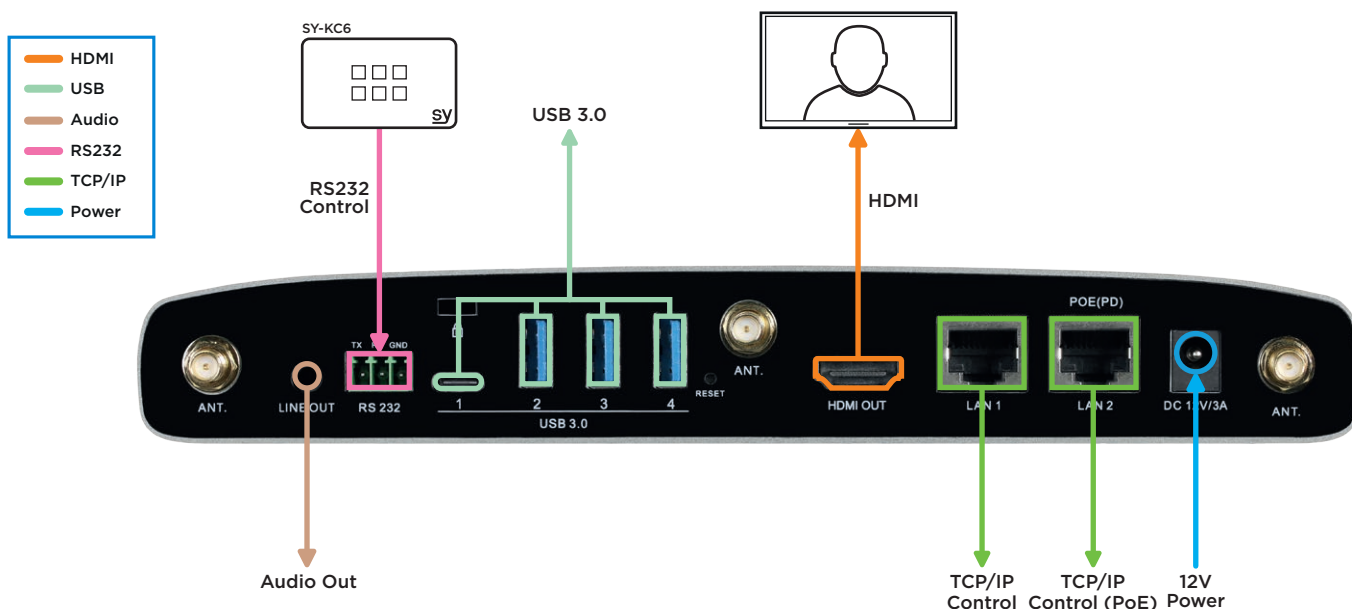

CONNECTIVITY ILLUSTRATION