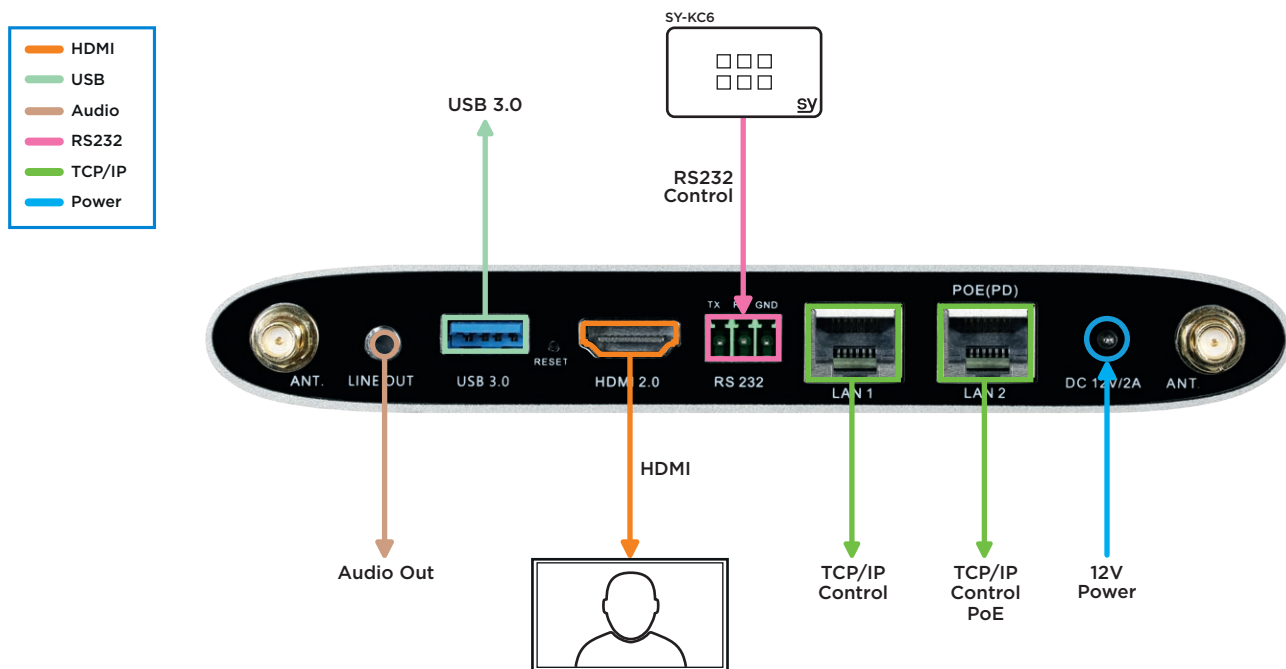

CONNECTIVITY ILLUSTRATION