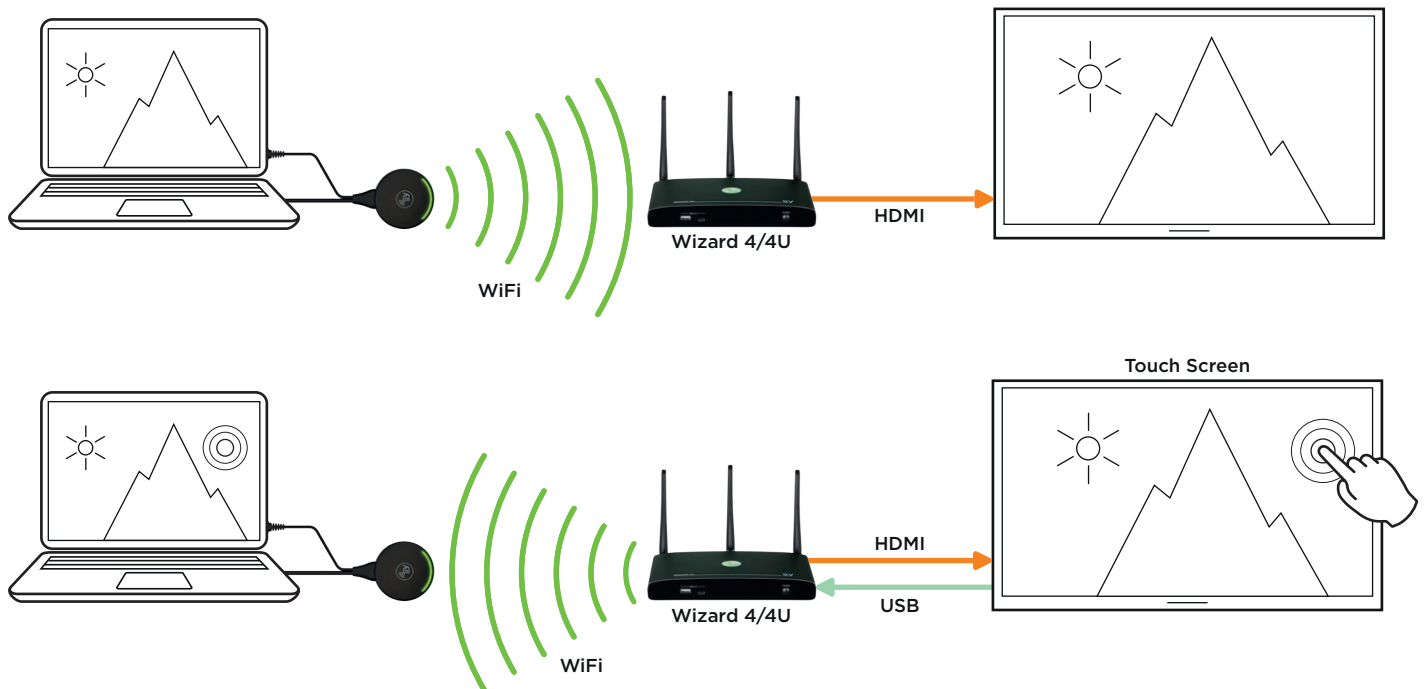

WAND H

The Wand H is a perfect complement to the Wizard 4 & 4U. It can be used with any source which has both a HDMI and USB port for easy BYOD wireless connection. With no software required and easy to operate, simply 'Touch to Show' for effortless casting, in single or Multi-View mode. The Wand features visual and Haptic feedback to confirm operation choice. When used in conjunction with a touchscreen, it supports full Touch-Back to your connected device. This dongle adds more functionality and control to your Wizard 4 & 4U.

FEATURES

- **Wireless HDMI/USB BYOD dongle**
- **Use with any HDMI + USB device**
- **Join in MV mode or in full screen at a touch**
- **Secure and easy to pair up**
- **Requires no software**
- **Simply connect & present**

CONNECTIVITY ILLUSTRATION

SPECIFICATIONS

PART NUMBER	SY-Wand-H	
VIDEO RESOLUTIONS/FORMATS	VESA and SMPTE 480p to 1080p PC resolutions 1380x768, 1280x720, 1280x800, 1024x768, 1920x1080 1920x1200. (8Bit, 30Hz)	
OUTPUTS	1x HDMI 1x USB-A 3.0	
WEIGHT AND DIMENSIONS	Weight (net) 0.1kg	Size (WHD) 290 x 70 x 16mm
WHAT'S IN THE BOX	1x Wand H	