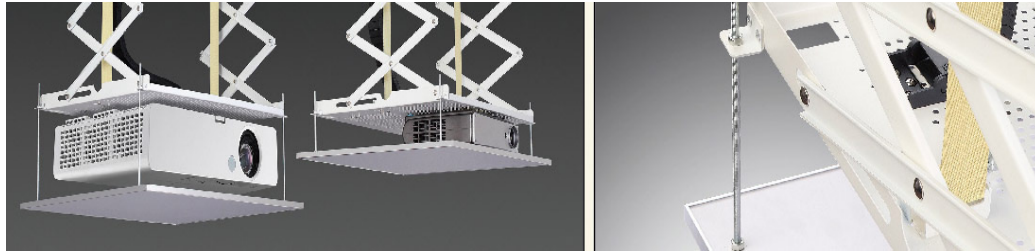

## Professional Projector

Scissor Lift - SKU - SAPPL04

EAN Code 0797734154559

Made from the best materials and with the legendary Sapphire 3 year warranty you can be sure that you are making the right investment.

It is possible to have the projector inside if very small or if underneath there is a lot of flexibility. Please see table below.

Model SKU	Max drop from ceiling	Max height req in ceiling (mm)	Projector inside lift (mm)	Projector under lift mesh platform (mm)	Maximum weight
SAPPL04	1000mm	190mm	300 (w) x 340 (L) x 130 (H)	500 (W) x 500 (L) x 200 (H)	25kg's

The projector can fit in many locations under the mesh grill and we supply a range of bolts to fit the thread under most projectors on the market.

### Key Points of Sapphire Projector Lift

- Strong and well designed product with 3 year warranty.
- Can be fitted into a small space. If you have a very small projector it will even fit into a standard 7 inch ceiling joist if you have 12.5mm plaster-board below..
- The larger projectors fit under the grid and are fitted by bolts through the wire mesh plate (included).
- We supply a manual switch and a UK plug. This is really to enable testing as you will probably want to connect to your control system or request our upgrade box RFRRemotepack which will give you RS232 and closed contact plus a radio remote control.
- Smart bottom plate that requires no decoration and will blend in with most suspended ceiling tiles - size is 595mm x 595mm.