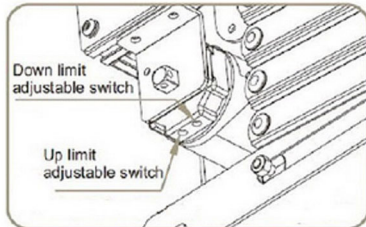

Easy Up/Down Limit Adjustment