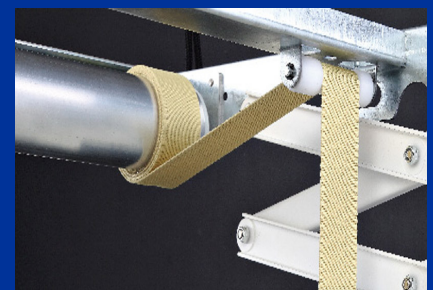

It is possible to have the projector inside if very small or if underneath there is a lot of flexibility. Please see table below.

Model SKU	Max drop from ceiling	Max height req in ceiling (mm)	Projector inside lift (mm)	Projector under lift mesh platform (mm)	Maximum weight
SAPPL04	1000mm	190mm	300 (w) x 340 (L) x 130 (H)	500 (W) x 500 (L) x 200 (H)	25kg's

The projector can fit in many locations under the mesh grill and we supply a range of bolts to fit the thread under most projectors on the market.

### Key Points of Sapphire Projector Lift

- Strong and well designed product with 3 year warranty.
- Can be fitted into a small space. If you have a very small projector it will even fit into a standard 7 inch ceiling joist if you have 12.5mm plaster-board below..
- The larger projectors fit under the grid and are fitted by bolts through the wire mesh plate (included).
- We supply a manual switch and a UK plug. This is really to enable testing as you will probably want to connect to your control system or request our upgrade box RFRRemotepack which will give you RS232 and closed contact plus a radio remote control.
- Smart bottom plate that requires no decoration and will blend in with most suspended ceiling tiles - size is 595mm x 595mm.