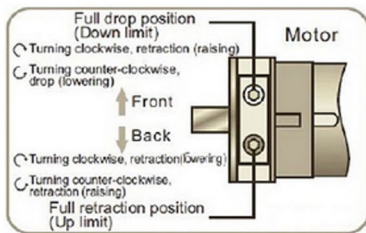

Easy Up/Down Limit Adjustment