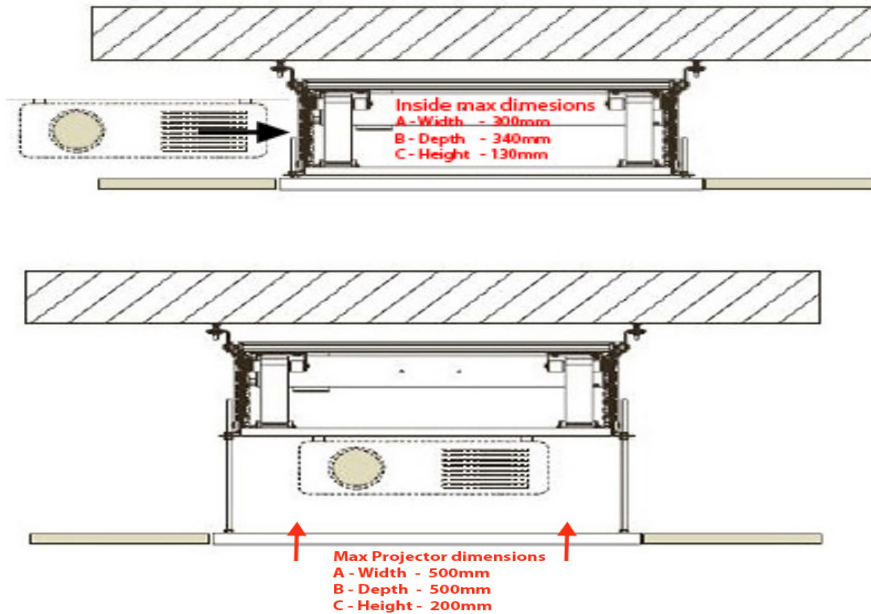

It is possible to have the projector inside if very small or if underneath there is a lot of flexibility. Please see table below.

Model SKU	Max drop from ceiling	Max height req in ceiling (mm)	Projector inside lift (mm)	Projector under lift mesh platform (mm)	Maximum weight
SAPPL04	1000mm	190mm	300 (w) x 340 (L) x 130 (H)	500 (W) x 500 (L) x 200 (H)	25kg's

### Key Points of Sapphire Projector Lift

- Strong and well designed product with 3 year warranty.
- Can be fitted into a small space. If you have a very small projector it will even fit into a standard 7 inch ceiling joist if you have 12.5mm plaster-board below..
- The larger projectors fit under the grid and are fitted by bolts through the wire mesh plate (included).
- We supply a manual switch and a UK plug. This is really to enable testing as you will probably want to connect to your control system or request our upgrade box RFRRemotepack which will give you RS232 and closed contact plus a radio remote control.
- Smart bottom plate that requires no decoration and will blend in with most suspended ceiling tiles - size is 595mm x 595mm.