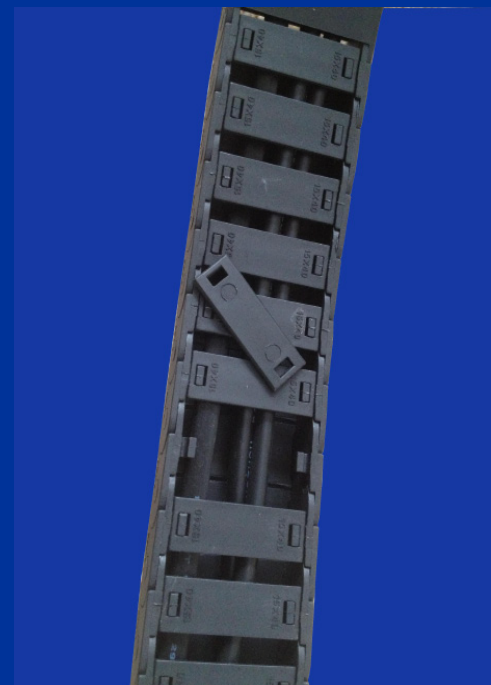

### Key Points of Sapphire Projector Lift

- Strong and well designed product with 3 year warranty.
- Can be fitted into a small space. If you have a very small projector it will even fit into a standard 7 inch ceiling joist if you have 12.5mm plaster-board below..
- The larger projectors fit under the grid and are fitted by bolts through the wire mesh plate (included).
- We supply a manual switch and a UK plug. This is really to enable testing as you will probably want to connect to your control system or request our upgrade box RFRRemotepack which will give you RS232 and closed contact plus a radio remote control.
- Smart bottom plate that requires no decoration and will blend in with most suspended ceiling tiles - size is 595mm x 595mm.

### Easy Up/Down Limit Adjustment

If you want we can fit a remote control with RS232 and closed contact as an option SKU: RFRRemotepack

Cable management is easy with the special spiral which can be opened easily if you wish to add additional cables for your requirements.