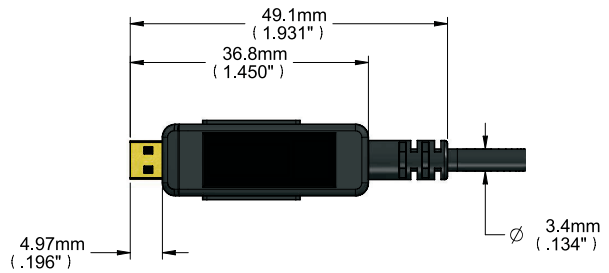

OUTLINE DIMENSIONS