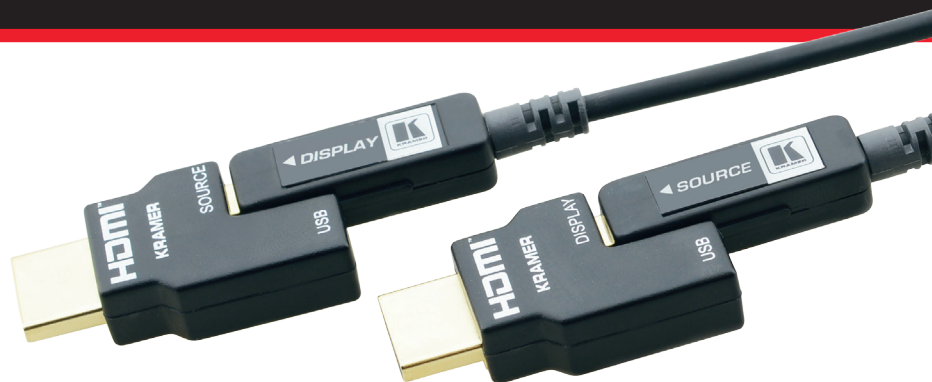

CLS-AOCH/60

Active Optical
UHD Pluggable HDMI Cable

LOW SMOKE & HALOGEN FREE

Kramer's Aoch/60 is a state of the art Active Optical HDMI Cable for running 4K UHD HDMI 2.0 signals, 4K@60Hz (4:4:4) UHD, over long distances up to 100 meter (328 ft), in a simple & practical way.

This Hybrid-Fiber Cable HDMI ends can quickly detach, offering a much smaller head that can be run through conduit or other tight spaces with the Included pulling capsule, they are also interchangeable. DVI ends can be purchased separately.

The Aoch/60 cables are thinner, lighter and more flexible than copper or even standard optical cables while providing transparent EDID, HDCP and HDR support without signal attenuation and also provide reduced risk of EMI and RFI interference which provides a perfect solution for critical AV installations that demand the highest signal integrity.

Features

- Video Resolution – Up to 4K@60Hz 4:4:4
- High Data Transfer Rate – Up to 18Gbps
- Embedded Audio – PCM 8-channel, Dolby Digital True HD and DTS-HD Master Audio
- HDMI support - HDCP 2.2 ,HDR (High dynamic range), EDID and CEC
- High-quality connectors – 24K gold-plated, corrosion-resistant and best possible connectivity
- Reduced EMI and RFI
- Thin Construction – 3.4mm (0.13”) diameter
- Jacket Construction – Low smoke & halogen free
- RoHS 2011/65/EU compliant
- Varied Selection of Lengths – Available in versions from 10 to 100m (33 to 328ft)