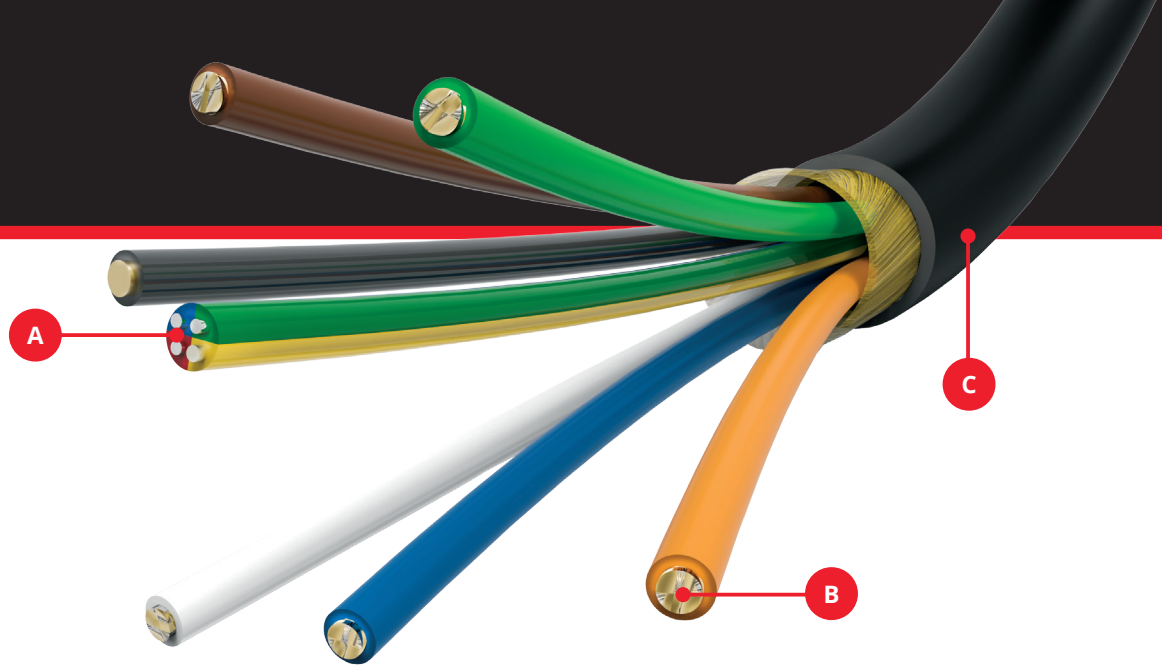

CABLE SPECIFICATIONS

AUDIO & VIDEO SPECIFICATIONS

Video Resolution	Up to 4K@60Hz 4:4:4 across all lengths
Data Rate (max)	Up to 18 Gbps
Supported Color Spaces	RGB, YCbCr, xvYCC, Adobe sRGB, sYCC601
Embedded Audio	Dolby Digital Plus, Dolby TrueHD, DTS-HD Master Audio™, DVD Audio, SA-CD
HDMI Support	HDCP 2.2, HDR, EDID and CEC

PHYSICAL SPECIFICATIONS

Connector-1 (source end)	Male HDMI type-A 24K gold plated (pluggable) / Male HDMI type D
Connector-2 (display end)	Male HDMI type-A 24K gold plated (pluggable) / Male HDMI type D
Cable Structure	Hybrid Optical Fiber Cable
Fiber Optic A	Multi-mode Fiber
Conductors B	6x28AWG (7/0.127mm)
Outer Sheath Material C	Low smoke & halogen free
Outer Sheath Color	Black
Outer Sheath Diameter	3.4mm
Cable Bending Radius	6mm
Connector Max. Pulling Strength	22lbs/10kg
Max. Compression Load Resistance	500N (50kg, 110lbs)

POWER SPECIFICATIONS

Power Supply	Connect the supplied USB cable to an external USB power source
Power Consumption	0.75W max

REGULATORY

LSHF (compliance)	IEC 60332-1, IEC 60754-1, IEC 61034-2
RoHS	2011/65/ EU