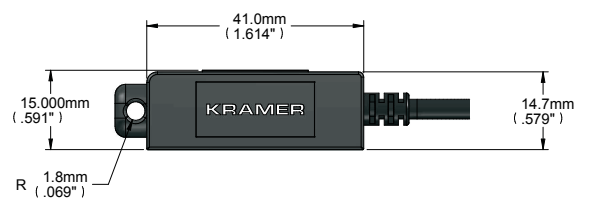

PHYSICAL SPECIFICATIONS

Connector-1 (source end)	Male HDMI type-A 24K gold plated (pluggable) / Male HDMI type D
Connector-2 (display end)	Male HDMI type-A 24K gold plated (pluggable) / Male HDMI type D
Cable Structure	Hybrid Optical Fiber Cable
Fiber Optic A	Multi-mode Fiber
Conductors B	6x28AWG (7/0.127mm)
Outer Sheath Material C	Low smoke & halogen free
Outer Sheath Color	Black
Outer Sheath Diameter	3.4mm
Cable Bending Radius	6mm
Connector Max. Pulling Strength	22lbs/10kg
Max. Compression Load Resistance	500N (50kg, 110lbs)

POWER SPECIFICATIONS

Power Supply	Connect the supplied USB cable to an external USB power source
Power Consumption	0.75W max

REGULATORY

LSHF (compliance)	IEC 60332-1, IEC 60754-1, IEC 61034-2
RoHS	2011/65/ EU

OUTLINE DIMENSIONS

Pulling Capsule Dimensions

ORDERING INFORMATION

Low Smoke & Halogen Free

MODEL	DESCRIPTION	LENGTH	GROSS WEIGHT
CLS-AOCH/60-33	Active Optical UHD Pluggable HDMI Cable - LSHF	33ft/10.00m	0.79lbs/0.36kg
CLS-AOCH/60-50	Active Optical UHD Pluggable HDMI Cable - LSHF	50ft/15.20m	1.01lbs/0.46kg
CLS-AOCH/60-66	Active Optical UHD Pluggable HDMI Cable - LSHF	66ft/20.00m	1.21lbs/0.55kg
CLS-AOCH/60-98	Active Optical UHD Pluggable HDMI Cable - LSHF	98ft/30.00m	1.65lbs/0.75kg
CLS-AOCH/60-131	Active Optical UHD Pluggable HDMI Cable - LSHF	131ft/40.00m	2.07lbs/0.94kg
CLS-AOCH/60-164	Active Optical UHD Pluggable HDMI Cable - LSHF	164ft/50.00m	2.62lbs/1.19kg
CLS-AOCH/60-197	Active Optical UHD Pluggable HDMI Cable - LSHF	197ft/60.00m	3.04lbs/1.38kg
CLS-AOCH/60-230	Active Optical UHD Pluggable HDMI Cable - LSHF	230ft/70.00m	3.46lbs/1.57kg
CLS-AOCH/60-262	Active Optical UHD Pluggable HDMI Cable - LSHF	262ft/80.00m	3.90lbs/1.77kg
CLS-AOCH/60-295	Active Optical UHD Pluggable HDMI Cable - LSHF	295ft/90.00m	4.32lbs/1.96kg
CLS-AOCH/60-328	Active Optical UHD Pluggable HDMI Cable - LSHF	328ft/100.00m	4.74lbs/2.15kg