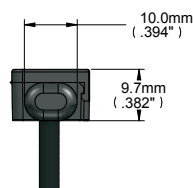

PHYSICAL SPECIFICATIONS

Connector-1 (source end)	Male HDMI type-A 24K gold plated (pluggable) / Male HDMI type D
Connector-2 (display end)	Male HDMI type-A 24K gold plated (pluggable) / Male HDMI type D
Cable Structure	Hybrid Optical Fiber Cable
Fiber Optic A	Multi-mode Fiber
Conductors B	6x28AWG (7/0.127mm)
Outer Sheath Material C	Low smoke & halogen free
Outer Sheath Color	Black
Outer Sheath Diameter	3.4mm
Cable Bending Radius	6mm
Connector Max. Pulling Strength	22lbs/10kg
Max. Compression Load Resistance	500N (50kg, 110lbs)

OUTLINE DIMENSIONS

Pulling Capsule Dimensions

ORDERING INFORMATION

Low Smoke & Halogen Free

MODEL	DESCRIPTION	LENGTH	GROSS WEIGHT
CLS-AOCH/60-33	Active Optical UHD Pluggable HDMI Cable - LSHF	33ft/10.00m	0.79lbs/0.36kg
CLS-AOCH/60-50	Active Optical UHD Pluggable HDMI Cable - LSHF	50ft/15.20m	1.01lbs/0.46kg
CLS-AOCH/60-66	Active Optical UHD Pluggable HDMI Cable - LSHF	66ft/20.00m	1.21lbs/0.55kg
CLS-AOCH/60-98	Active Optical UHD Pluggable HDMI Cable - LSHF	98ft/30.00m	1.65lbs/0.75kg
CLS-AOCH/60-131	Active Optical UHD Pluggable HDMI Cable - LSHF	131ft/40.00m	2.07lbs/0.94kg
CLS-AOCH/60-164	Active Optical UHD Pluggable HDMI Cable - LSHF	164ft/50.00m	2.62lbs/1.19kg
CLS-AOCH/60-197	Active Optical UHD Pluggable HDMI Cable - LSHF	197ft/60.00m	3.04lbs/1.38kg
CLS-AOCH/60-230	Active Optical UHD Pluggable HDMI Cable - LSHF	230ft/70.00m	3.46lbs/1.57kg
CLS-AOCH/60-262	Active Optical UHD Pluggable HDMI Cable - LSHF	262ft/80.00m	3.90lbs/1.77kg
CLS-AOCH/60-295	Active Optical UHD Pluggable HDMI Cable - LSHF	295ft/90.00m	4.32lbs/1.96kg
CLS-AOCH/60-328	Active Optical UHD Pluggable HDMI Cable - LSHF	328ft/100.00m	4.74lbs/2.15kg