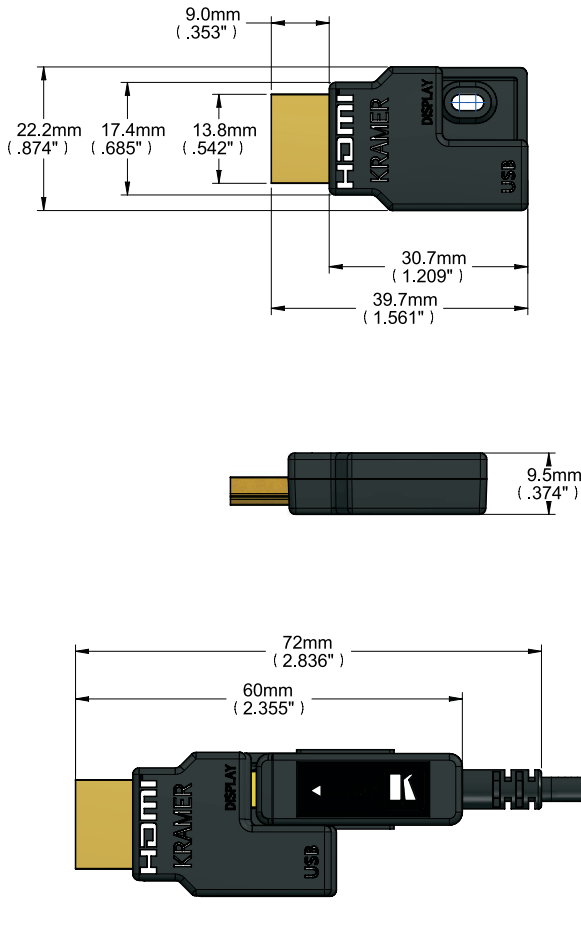

OUTLINE DIMENSIONS