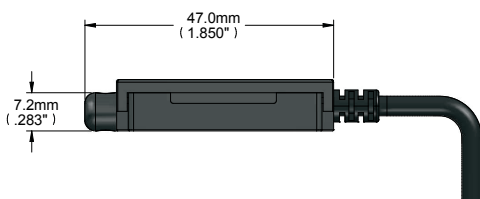

PHYSICAL SPECIFICATIONS

Connector-1 (source end)	Male HDMI type-A 24K gold plated (pluggable) / Male HDMI type D
Connector-2 (display end)	Male HDMI type-A 24K gold plated (pluggable) / Male HDMI type D
Cable Structure	Hybrid Optical Fiber Cable
Fiber Optic A	Multi-mode Fiber
Conductors B	6x28AWG (7/0.127mm)
Outer Sheath Material C	Low smoke & halogen free
Outer Sheath Color	Black
Outer Sheath Diameter	3.4mm
Cable Bending Radius	6mm
Connector Max. Pulling Strength	22lbs/10kg
Max. Compression Load Resistance	500N (50kg, 110lbs)

OUTLINE DIMENSIONS

Pulling Capsule Dimensions

ORDERING INFORMATION

Low Smoke & Halogen Free

MODEL	DESCRIPTION	LENGTH	GROSS WEIGHT
CLS-AOCH/60-33	Active Optical UHD Pluggable HDMI Cable - LSHF	33ft/10.00m	0.79lbs/0.36kg
CLS-AOCH/60-50	Active Optical UHD Pluggable HDMI Cable - LSHF	50ft/15.20m	1.01lbs/0.46kg
CLS-AOCH/60-66	Active Optical UHD Pluggable HDMI Cable - LSHF	66ft/20.00m	1.21lbs/0.55kg
CLS-AOCH/60-98	Active Optical UHD Pluggable HDMI Cable - LSHF	98ft/30.00m	1.65lbs/0.75kg
CLS-AOCH/60-131	Active Optical UHD Pluggable HDMI Cable - LSHF	131ft/40.00m	2.07lbs/0.94kg
CLS-AOCH/60-164	Active Optical UHD Pluggable HDMI Cable - LSHF	164ft/50.00m	2.62lbs/1.19kg
CLS-AOCH/60-197	Active Optical UHD Pluggable HDMI Cable - LSHF	197ft/60.00m	3.04lbs/1.38kg
CLS-AOCH/60-230	Active Optical UHD Pluggable HDMI Cable - LSHF	230ft/70.00m	3.46lbs/1.57kg
CLS-AOCH/60-262	Active Optical UHD Pluggable HDMI Cable - LSHF	262ft/80.00m	3.90lbs/1.77kg
CLS-AOCH/60-295	Active Optical UHD Pluggable HDMI Cable - LSHF	295ft/90.00m	4.32lbs/1.96kg
CLS-AOCH/60-328	Active Optical UHD Pluggable HDMI Cable - LSHF	328ft/100.00m	4.74lbs/2.15kg