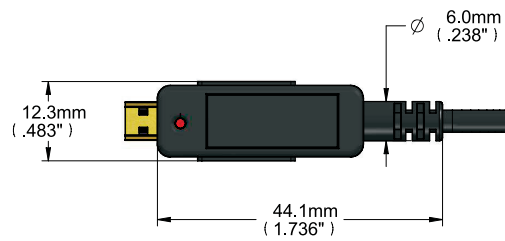

OUTLINE DIMENSIONS