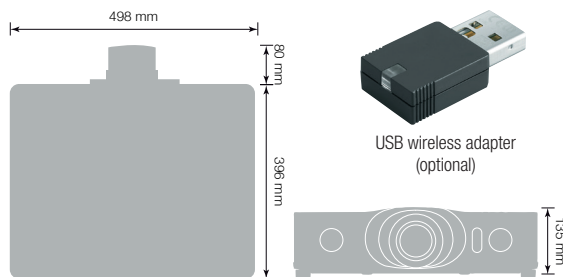

CP-WU8451 / CP-WU8461

HITACHI
Inspire the Next

Technical Specifications