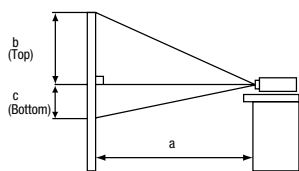

CP-WU8451 / CP-WU8461

HITACHI
Inspire the Next

Technical Specifications

Lens Specifications

Screen size (diagonal)	Projection distance (a)		Screen height (cm)	
	Wide (m)	Tele (m)	b (top)	c (bottom)
30" (0.8m)	1.0	1.9	45	-4
40" (1.0m)	1.3	2.6	60	-6
50" (1.3m)	1.6	3.2	75	-7
60" (1.5m)	1.9	3.8	90	-9
70" (1.8m)	2.3	4.5	105	-10
80" (2.0m)	2.6	5.1	120	-12
90" (2.3m)	2.9	5.8	135	-13
100" (2.5m)	3.2	6.4	150	-15
150" (3.8m)	4.8	9.6	224	-22
200" (5.1m)	6.4	12.8	299	-30
250" (6.4m)	8.0	16.0	374	-37
300" (7.6m)	9.6	19.1	449	-45
500" (12.7m)	16.1	31.9	748	-75
600" (15.2m)	19.3	38.3	897	-90