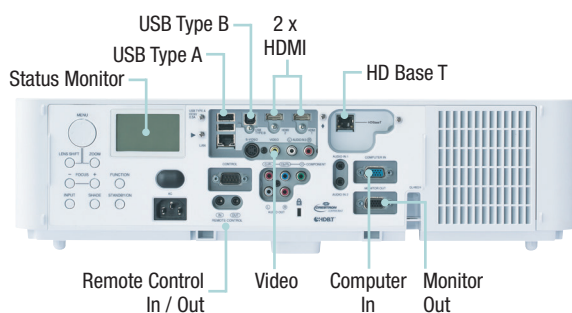

CP-WU8451 / CP-WU8461

HITACHI
Inspire the Next

Technical Specifications