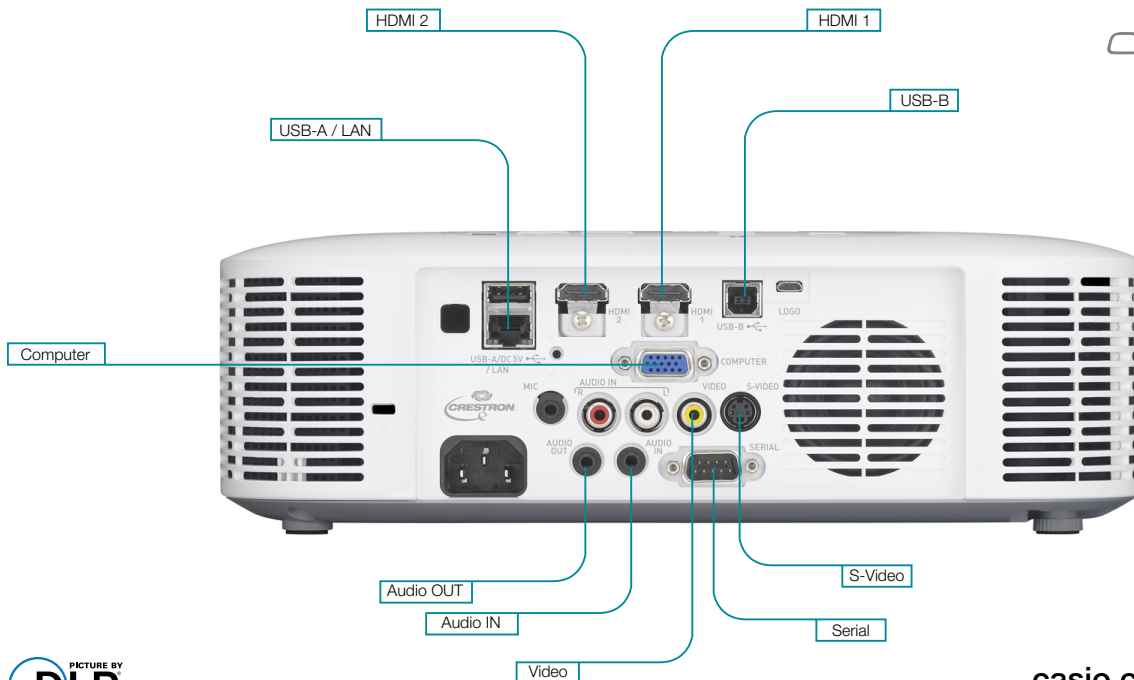

* only available on XJ-F20XN and XJ-F210WN
* In 2010, Casio launched the world's first Laser & LED Hybrid Lamp-free projector over 2,000 ANSI Lumens
* Whichever comes first

Technical Specifications

MODEL		ADVANCED			
Specification		XJ-F10X	XJ-F20XN	XJ-F210WN	
Technology		XGA 0.55" DLP chip	XGA 0.55" DLP chip	WXGA 0.65" DLP chip	
Light Source		Laser & LED Hybrid	Laser & LED Hybrid	Laser & LED Hybrid	
Life Expectancy		20,000 Hours	20,000 Hours	20,000 Hours	
Brightness (ANSI Lumens)		3,300	3,300	3,500	
Intelligent Brightness Control		Available (Auto / Manual)	Available (Auto / Manual)	Available (Auto / Manual)	
Contrast Ratio		20,000:1	20,000:1	20,000:1	
Native Resolution		XGA (1024 x 768 pixels)	XGA (1024 x 768 pixels)	WXGA (1280 x 800 pixels)	
Max Signal Resolution		WUXGA	WUXGA	WUXGA	
Lens	Standard zoom	1.5 x optical zoom (manual)	1.5 x optical zoom (manual)	1.5 x optical zoom (manual)	
	Focus	Manual	Manual	Manual	
	Offset	50%	50%	33%	
Fan Noise		35dB (default)	35dB (default)	35dB (default)	
Keystone Correction (Vertical)		Auto : +30° (Manual : ±30°)	Auto : +30° (Manual : ±30°)	Auto : +30° (Manual : ±30°)	
Screen Size (diagonally)		30 - 300"	30 - 300"	35 - 300"	
Throwing Distance	60" screen	1.95 to 2.87m	1.95 to 2.87m	1.64 to 2.42m	
	100" screen	3.33 to 4.85m	3.33 to 4.85m	2.81 to 4.11m	
Throw Ratio		1.66 - 2.42 : 1	1.66-2.42:1	1.32-1.93:1	
Inputs	Computer	Input	1 x 15-pin RGB mini D-sub	1 x 15-pin RGB mini D-sub	1 x 15-pin RGB mini D-sub
		Output	-	-	-
	Digital input		2 x HDMI type A (480p-1080p)	2 x HDMI type A (480p-1080p)	2 x HDMI type A (480p-1080p)
	Video		1 x RCA (composite)	1 x RCA (composite)	1 x RCA (composite)
	S-Video		1 x S-Video	1 x S-Video	1 x S-Video
	Component video		Shared with RGB input terminal	Shared with RGB input terminal	Shared with RGB input terminal
	Audio	Input	1 x 3.5 mm stereo mini jack	1 x 3.5 mm stereo mini jack	1 x 3.5 mm stereo mini jack,
		RCA R/L terminals	RCA R/L terminals	RCA R/L terminals	RCA R/L terminals
		Output	1 x 3.5 mm stereo mini jack (Variable audio output)	1 x 3.5 mm stereo mini jack (Variable audio output)	1 x 3.5 mm stereo mini jack (Variable audio output)
	RS-232C serial		Yes	Yes	Yes
	WLAN		-	Yes (optional with YW-40 adapter)	Yes (optional with YW-40 adapter)
	LAN terminal		-	1 x RJ-45	1 x RJ-45
	USB		Micro-USB type B x 1: For logo data registration firmware update	Micro-USB type B x 1: For logo data registration firmware update	Micro-USB type B x 1: For logo data registration firmware update
	Interactive pointing		-	-	-
	Speaker		16W, Monaural	16W, Monaural	16W, Monaural
Instant Off		Yes	Yes	Yes	
Time to Full Brightness	Max	5 secs	5 secs	5 secs	
	Eco Off	Bright mode: 195W Normal mode: 170W	Bright mode: 195W Normal mode: 170W	Bright mode: 205W Normal mode: 175W	
	Eco On Level 1	160W	160W	165W	
Standby		0.23W	0.23W	0.23W	
Colour		White	White	White	
Dimensions (W x D x H) mm		299 x 299 x 97	299 x 299 x 97	299 x 299 x 97mm	
Weight		3.5kg	3.5kg	3.5kg	
Box Contents		Remote Control (YT-141), Power Cable, Test Batteries (AAA-size x 2), Safety Precautions			