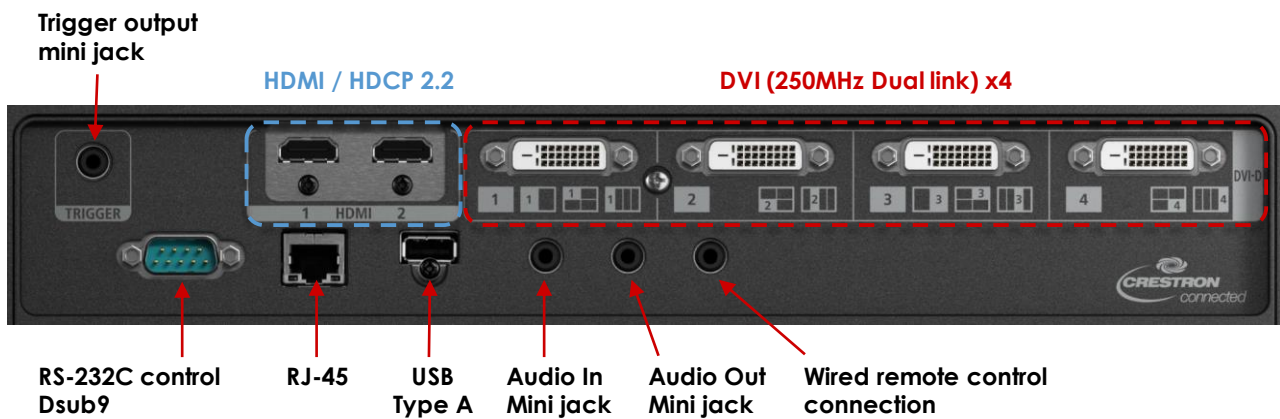

CONNECTIVITY

THROW DISTANCES