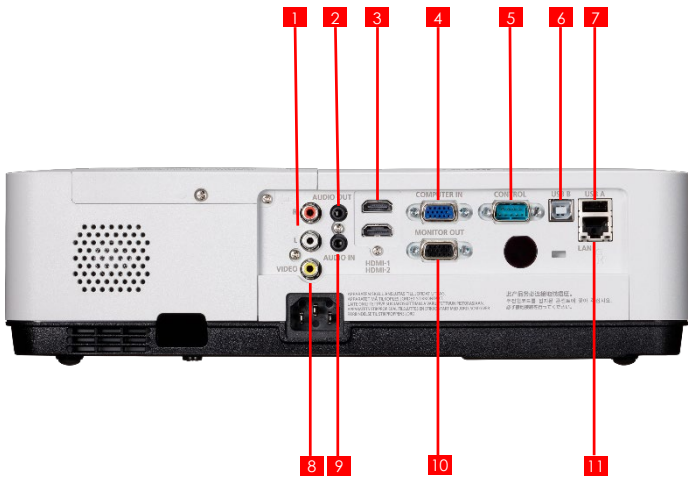

PORTS AND CONNECTORS	
Analogue PC Input	Mini Dsub 15
Analogue PC Output (Monitor out)	Mini Dsub 15
Digital PC / Digital Video	HDMI x 2
Audio Input	RCA phono x 2
Audio Input	3.5mm stereo mini-jack
Audio Output	3.5mm stereo mini-jack
USB	Type A still image: JPG/GIF/PNG/TIF/BMP/PDF Movie: AVI Type B. Firmware update and PC screen transfer* Mini D-Sub 9-pin (RS232c) RJ-45 (100Base-TX / 10Base-T). PC screen transfer* 10W monaural
Mini USB Service Port	
Projector Control	
Network Port 1	
Built-in Speaker	
MECHANISMS	
Front Elevation Mechanism	2 x rotary feet (up to 10° elevation angle). Extension length 42mm
Rear Elevation Mechanism	2 x fixed feet
RATINGS	
Dimensions (W x H x D)	345mm x 261mm x 99mm (including protrusions)
Weight	LV-WU360: 3.3kg LV-WX370: 3.2kg LV-X350: 3.2kg
Power Source	100-240 V AC, 50/60Hz
Power Consumption Normal	LV-WU360: 320W / Eco: 224W LV-WX370: 310W / Eco: 217W LV-X350: 310W / Eco: 217W
Power Consumption Standby	Wake on LAN: 2W / Eco: 0.4W
Light Source Life	Normal: 10,000h / Eco: 20,000h
Noise Level	Normal / Eco: 37/30 dB
Operating Environment	0° to 40°C (RH: 10-85%)
Storage Environment	-20°C to +60°C
Warranty	3 years

*Operated through pwPresenter running on PC
All data is based on Canon standard testing methods except where indicated
Subject to change without notice.

- 1 Audio in phono
- 2 Stereo audio out
- 3 2 x HDMI
- 4 VGA
- 5 RS232-C
- 6 USB-B (USB display function)
- 7 USB-A (Memory viewer function)
- 8 Video in
- 9 Audio in Mini-jack
- 10 Monitor out
- 11 Lan control

Canon Inc.
canon.com
Canon Europe
canon-europe.com
English edition
Canon Europa NV 2019

Live for the story_