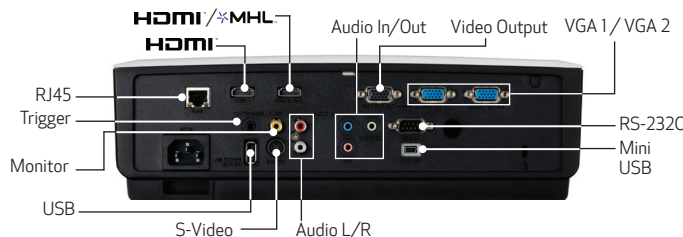

CONNECTABILITY

*1: Lamp mode is Normal/Eco. Brightness in Eco mode is only a calculated value, and is not guaranteed as specification. *2: Full white, full black, lamp level changes by following a brightness characteristic of an image. *3: "Standby Power" function is set to Network/RS-232. *4: Calculated at 100° (diagonal). *5: This time guarantees a 50% survival rate and a 50% brightness-maintenance rate. This value does not guarantee the operating life of lamp. *6: When utilizing an MHL device, the wireless remote control does not operate.

© 2017 Canon U.S.A., Inc. All rights reserved. Not responsible for typographical errors. Specifications subject to change without notice. Products not shown to scale. Certain images and effects are simulated. Canon and REALiS are registered trademarks of Canon Inc. in the United States and may also be trademarks or registered trademarks in other countries. All other products and brand names may be registered trademarks, trademarks or service marks of their respective owners in the United States and/or other countries.

LV-HD420 DLP Projector	ITEM CODE: 1905C002	UPC CODE: 13803289220
LV-X420 DLP Projector	ITEM CODE: 1906C002	UPC CODE: 13803289237

TERMINALS	
Mini Dsub15	Analog PC / Component Video Input (x2), Analog PC / Component Video Output (x1)
HDMI	Digital PC / Digital Video Input
HDMI/MHL	Digital PC / Digital Video / MHL Input^{*6}
Mini DIN4	S-video Input
RCA x3	Video Input / Audio-L / Audio-R
RJ-45	Network Connection (100BASE-TX / 10BASE-T)
Dsub9 (Control)	RS-232C
USB Type A	Power Supply Terminal (1.5A)
USB Mini B	Service Port
Mini Jack	Audio Input (x1), Audio Output (x1)
Mini Jack	12V Output (Trigger for screen operation)

REMOTE CONTROL	
Wireless Remote	IR

BUILT-IN SOUND	
Internal Amplifier	10W, Monaural

LAMP	
Type	Super-High Pressure Lamp
Life	2500H/3000H (Lamp Mode: Normal/Eco)⁵
Lamp Power	310/245W^{*1}

RATINGS	
Fan Noise	40/36 dB^{*1}
Power Consumption	410/320W^{*1}
Standby Power Consumption	2.0/0.5W^{*3}
Power Voltage	AC100 - 240V : 50/60Hz
Operating Temperature	41°F - 104°F (RH: 10 - 85%) (No Condensation)
Dimensions (W x D x H)	W: 12.3" x D: 9" x H: 4.4"
Weight	7.5 lbs.

WHAT'S IN THE BOX

- Projector
- Lens Cap
- Power Cord
- Computer Cable (Mini Dsub15-Mini Dsub15)
- Projector Remote Control LV-RC11 (Includes CR2025 battery)
- Quick Start Guide (Book)
- User's Manual (CD-ROM)
- Warranty Card

ACCESSORIES/REPLACEMENT PARTS

ITEM	ITEM CODE
Remote Control LV-RC11	2137C001
Carrying Case LV-SC02	1468C001
Replacement Lamp LV-LP42	1907C001