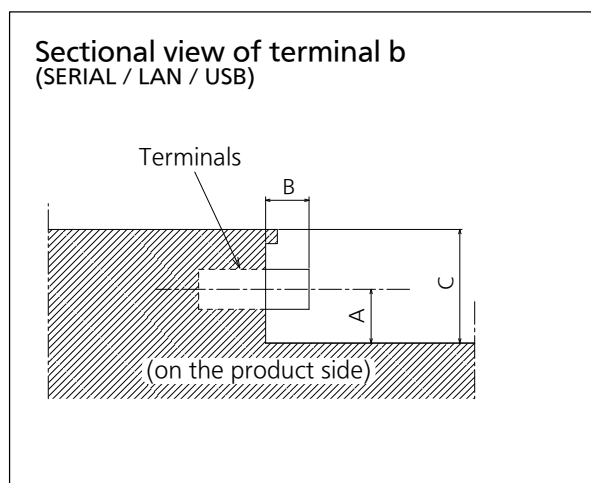

*2: Pixel-Repetition signal (dot clock frequency 27.0 MHz) only

*4: Based on VESA CVT-RB (Reduced Blanking) standard

● Drawing of terminals

View from back

Sectional view of A-A

Magnified figure of terminal a