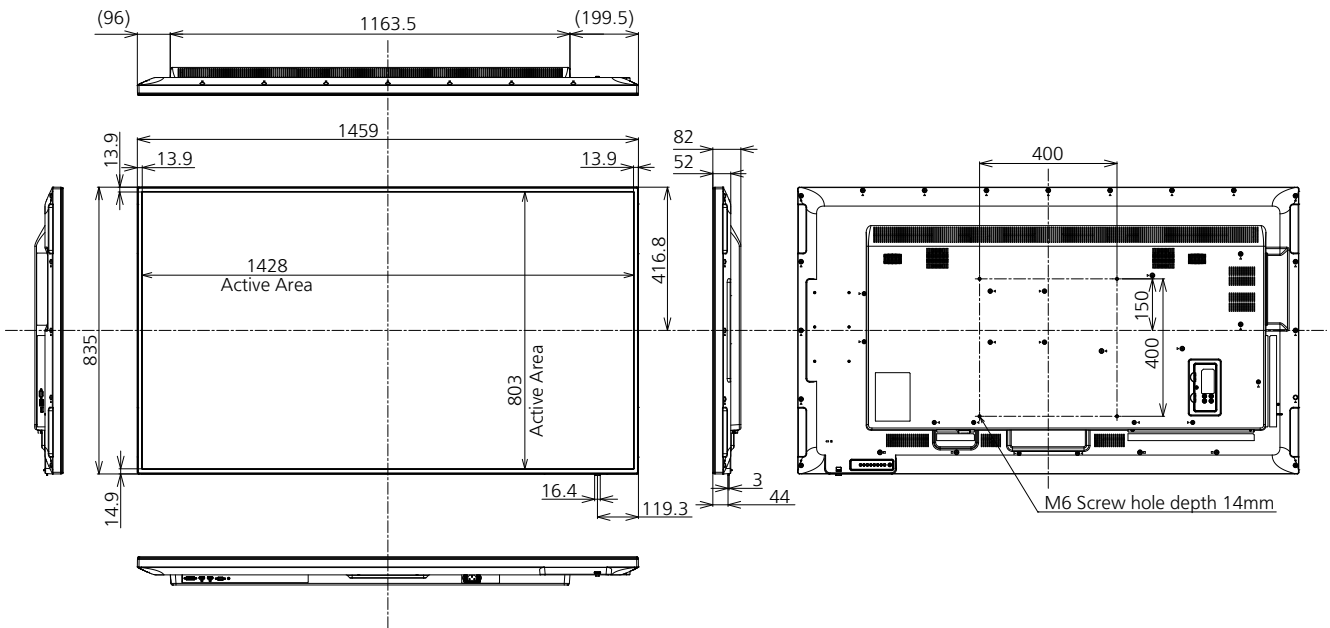

*Based on IEC 62087 Ed.2 measurement method

■ MECHANICAL

Dimension (W x H x D)	1459 x 835 x 82 mm
Weight	approx. 24 kg
Bezel Color	Black
Bezel Width	T/R/L 13.9 mm B 14.9 mm
Carton Dimensions (W x H x D)	1655 x 1078 x 280 mm
Gross Weight	approx. 35 kg
Cabinet Material	Plastic
Pitch for Wall-Hanging	VESA Compliant 400 x 400 mm (Installed by: M6 screws / Screw hole depth 14 mm)

REMOTE CONTROL TRANSMITTER

Power Requirements	DC 3 V (2 x AAA Size batteries)
Operating distance	approx. 7 m*
Weight	approx. 63 g including batteries
Dimensions (W x H x D)	44 x 105 x 20.5 mm

*When operated directly in front of receptor.

INCLUDED ACCESSORIES

- AC cord (2.0 m)
- Remote Control
- Batteries (AAA size) x 2
- Clamper x 3
- CD-ROM/User manual
- Operating instruction book

DIMENSIONS

Cautions: This drawing is not a scale
Units : mm