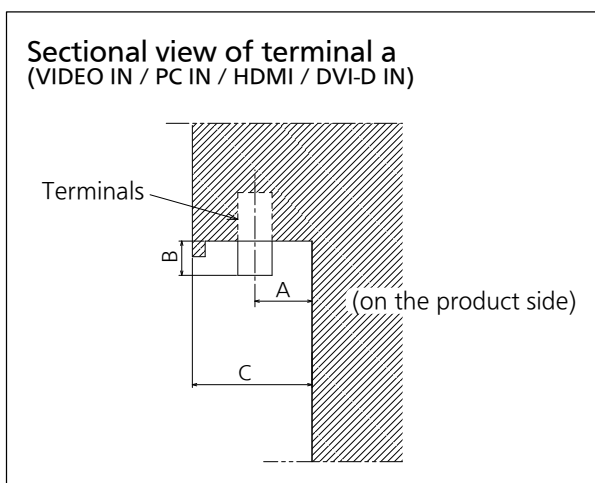

*2: Pixel-Repetition signal (dot clock frequency 27.0 MHz) only

*4: Based on VESA CVT-RB (Reduced Blanking) standard

● Drawing of terminals

View from back

Sectional view of A-A

Magnified figure of terminal a