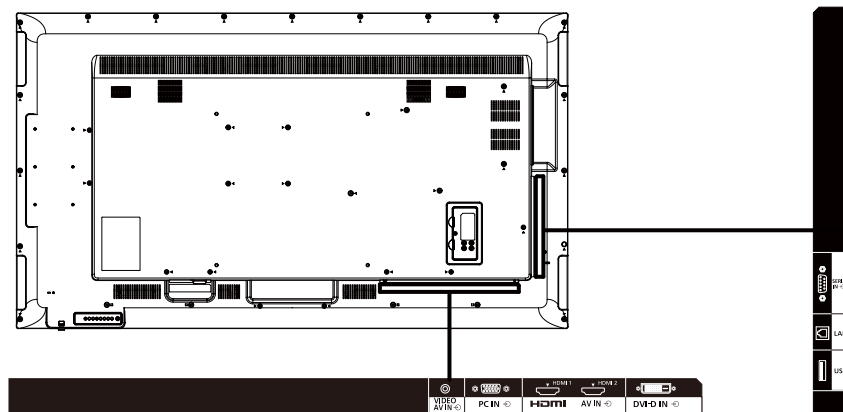

CONNECTION TERMINAL

* Specifications and appearance are subject to change without notice.