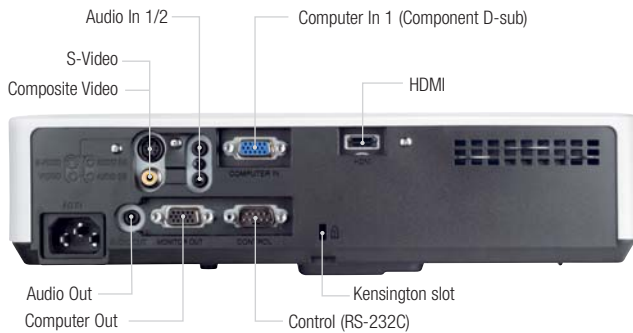

CPWX8 Technical specifications

Image Size 16:10				
Screen Size (Diagonal)	Projection Distance (a)		Screen Height (cm)	
	Wide. (m)	Tele. (m)	b (top)	c (bottom)
30" (0.8m)	0.9	1.1	40	0
40" (1.0m)	1.3	1.5	54	0
50" (1.3m)	1.6	1.9	67	0
60" (1.5m)	1.9	2.3	81	0
80" (2.0m)	2.6	3.1	108	0
100" (2.5m)	3.2	3.8	135	0
150" (3.8m)	4.8	5.8	202	0
200" (5.1m)	6.4	7.7	269	0
300" (7.6m)	9.6	11.6	404	0

Image Size 4:3				
Screen Size (Diagonal)	Projection Distance (a)		Screen Height (cm)	
	Wide. (m)	Tele. (m)	b (top)	c (bottom)
30" (0.8m)	1.1	1.3	47	-1
40" (1.0m)	1.4	1.7	62	-1
50" (1.3m)	1.8	2.2	78	-2
60" (1.5m)	2.2	2.6	93	-2
80" (2.0m)	2.9	3.5	124	-3
100" (2.5m)	3.6	4.4	156	-3
150" (3.8m)	5.4	6.5	233	-5
200" (5.1m)	7.3	8.7	311	-6
300" (7.6m)	10.9	13.1	467	-10

OPTICAL		
LCD Panel		0.59" (1.5cm) P-Si TFT x 3
Resolution		WXGA (1280 x 800)
Brightness	Normal Mode	2600 ANSI Lumens
	Eco Mode	1800 ANSI Lumens
Colour light output		2600 ANSI Lumens
Contrast ratio		500:1
Lens		Manual focus, manual zoom x 1.2
Lamp wattage		200W UHP
Lamp life		3000 hours (Normal Mode)/4000 hours (Eco Mode)*
Distance to width ratio		1.5 (Wide), 1.8 (Tele)
Diagonal display size		30~300" (76~762cm)
Number of colours		8 Bit/colour, 16.7M colours
Keystone correction		Fixed, 13:1 upward shift

COMPATIBILITY	
Computer compatibility	PC, VGA, SVGA, XGA, SXGA, UXGA (compressed), WXGA+, MAC 16"
Composite/S-Video	NTSC/PAL/SECAM/PAL-M/PALN/NTSC4.43
Component video	525i(480i), 525p(480p), 625i(576i), 750p(720p@50/60Hz), 1125 (1080i@50/60Hz), 1125p(1080p@50/60Hz) (compressed)
Plug & Play	DDC2B

FEATURES	
Speakers	1W mono
Basic functions	Freeze, Magnifying, Blank, Auto adjustment, Auto Signal Search
Picture adjustments	Equalising Gamma Correction, 2-3 pull down, Progressive Scan, Noise Reduction, Mirror Reverse Image, Up-side Down Image, Picture Freeze, Magnify, Image blank
Digital keystone	Auto V keystone ±30 degrees
Advanced features	My Screen, My Memory, My Button, My Text, blackboard/whiteboard modes, Daytime mode, input source naming (English), resolution setting, Template, Power saving mode, Audio pass through
Outward	Easy lamp replace from top, Side intake air filter
Power on & off	Quick Start, Direct On, Auto Off
Security systems	PIN-Lock, MyScreen PIN-Lock, Keypad Lock, Kensington slot, Transition Detector, Security bar
OSD languages	English, French, German, Spanish, Italian, Norwegian, Dutch, Japanese, Portuguese, Simplified Chinese, Traditional Chinese, Korean, Swedish, Russian, Finnish, Polish, Turkish, Arabian, Persian, Czech, Danish, Hungarian, Romanian, Slovenian, Croatian, Greek, Lithuanian, Estonian, Latvian, Thai, Portuguese (Brazil)

CONNECTIONS	
Digital input	1 x HDMI
Computer input	1 x 15-pin Mini D-sub
Computer output	1 x 15-pin Mini D-sub
Video input	1 x Component D-sub (shared with analogue RGB) 1 x RCA for composite 1 x Mini-DIN for S-Video
Audio input	2 x Stereo Mini Jack
Audio output	1 x Stereo Mini Jack
Control	1 x 9-pin D-sub for RS-232C control