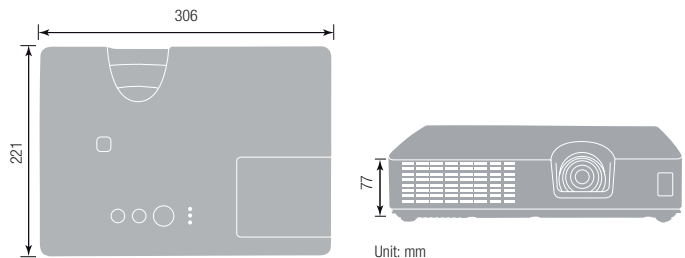

HITACHI DIGITAL MEDIA, Hitachi Europe Ltd, Whitebrook Park, Lower Cookham Road, Maidenhead, Berkshire SL6 8YA UNITED KINGDOM
Tel: +44 (0)1628 585 000 Fax: +44 (0)1628 585 500 www.hitachidigitalmedia.com