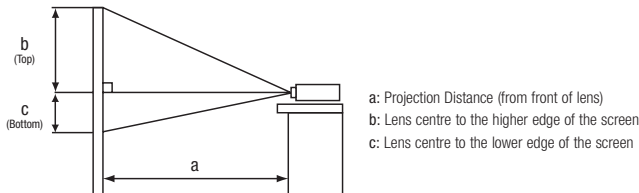

CPWX8 Technical specifications

Image Size 16:10				
Screen Size (Diagonal)	Projection Distance (a)		Screen Height (cm)	
	Wide. (m)	Tele. (m)	b (top)	c (bottom)
30" (0.8m)	0.9	1.1	40	0
40" (1.0m)	1.3	1.5	54	0
50" (1.3m)	1.6	1.9	67	0
60" (1.5m)	1.9	2.3	81	0
80" (2.0m)	2.6	3.1	108	0
100" (2.5m)	3.2	3.8	135	0
150" (3.8m)	4.8	5.8	202	0
200" (5.1m)	6.4	7.7	269	0
300" (7.6m)	9.6	11.6	404	0

Image Size 4:3				
Screen Size (Diagonal)	Projection Distance (a)		Screen Height (cm)	
	Wide. (m)	Tele. (m)	b (top)	c (bottom)
30" (0.8m)	1.1	1.3	47	-1
40" (1.0m)	1.4	1.7	62	-1
50" (1.3m)	1.8	2.2	78	-2
60" (1.5m)	2.2	2.6	93	-2
80" (2.0m)	2.9	3.5	124	-3
100" (2.5m)	3.6	4.4	156	-3
150" (3.8m)	5.4	6.5	233	-5
200" (5.1m)	7.3	8.7	311	-6
300" (7.6m)	10.9	13.1	467	-10

OPTICAL		
LCD Panel		0.59" (1.5cm) P-Si TFT x 3
Resolution		WXGA (1280 x 800)
Brightness	Normal Mode	2600 ANSI Lumens
	Eco Mode	1800 ANSI Lumens
Colour light output		2600 ANSI Lumens
Contrast ratio		500:1
Lens		Manual focus, manual zoom x 1.2
Lamp wattage		200W UHP
Lamp life		3000 hours (Normal Mode)/4000 hours (Eco Mode)*
Distance to width ratio		1.5 (Wide), 1.8 (Tele)
Diagonal display size		30~300" (76~762cm)
Number of colours		8 Bit/colour, 16.7M colours
Keystone correction		Fixed, 13:1 upward shift

COMPATIBILITY	
Computer compatibility	PC, VGA, SVGA, XGA, SXGA, UXGA (compressed), WXGA+, MAC 16"
Composite/S-Video	NTSC/PAL/SECAM/PAL-M/PALN/NTSC4.43
Component video	525i(480i), 525p(480p), 625i(576i), 750p(720p@50/60Hz), 1125 (1080i@50/60Hz), 1125p(1080p@50/60Hz) (compressed)
Plug & Play	DDC2B

FEATURES	
Speakers	1W mono
Basic functions	Freeze, Magnifying, Blank, Auto adjustment, Auto Signal Search
Picture adjustments	Equalising Gamma Correction, 2-3 pull down, Progressive Scan, Noise Reduction, Mirror Reverse Image, Up-side Down Image, Picture Freeze, Magnify, Image blank
Digital keystone	Auto V keystone ±30 degrees
Advanced features	My Screen, My Memory, My Button, My Text, blackboard/whiteboard modes, Daytime mode, input source naming (English), resolution setting, Template, Power saving mode, Audio pass through
Outward	Easy lamp replace from top, Side intake air filter
Power on & off	Quick Start, Direct On, Auto Off
Security systems	PIN-Lock, MyScreen PIN-Lock, Keypad Lock, Kensington slot, Transition Detector, Security bar
OSD languages	English, French, German, Spanish, Italian, Norwegian, Dutch, Japanese, Portuguese, Simplified Chinese, Traditional Chinese, Korean, Swedish, Russian, Finnish, Polish, Turkish, Arabian, Persian, Czech, Danish, Hungarian, Romanian, Slovenian, Croatian, Greek, Lithuanian, Estonian, Latvian, Thai, Portuguese (Brazil)

CONNECTIONS	
Digital input	1 x HDMI
Computer input	1 x 15-pin Mini D-sub
Computer output	1 x 15-pin Mini D-sub
Video input	1 x Component D-sub (shared with analogue RGB) 1 x RCA for composite 1 x Mini-DIN for S-Video
Audio input	2 x Stereo Mini Jack
Audio output	1 x Stereo Mini Jack
Control	1 x 9-pin D-sub for RS-232C control