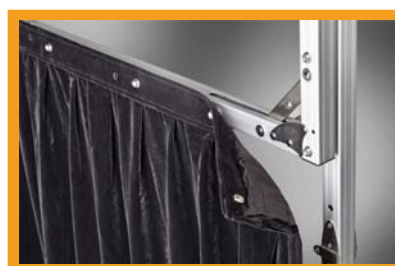

Drape skirt