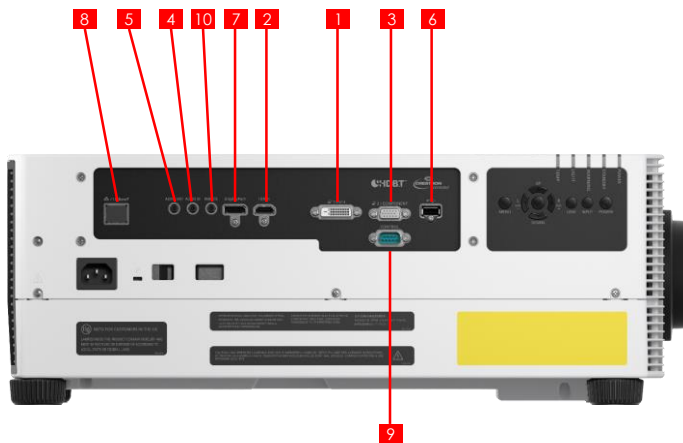

PORTS AND CONNECTORS

Digital RGB / Analogue RGB Input 1	DVI-H 29-pin
Digital Video and Audio Input	HDMI (incl Deep Colour)
Digital Video and Audio Input	DisplayPort
HDBaseT input	RJ-45 (HDBaseT) Image, audio, control signal & network

Analogue RGB Input 2 / component

Wi-Fi encryption

Wi-Fi Connection Modes

Wi-Fi certification and WPS

Wired Remote Control

MECHANISMS

Elevation Mechanism	Four rotary feet, extension length 14.6mm. Maximum angle of elevation +/-1.8°

RATINGS

Dimensions (W x H x D)	480mm x 196mm x 515mm (excluding protrusions)
Weight	13kg (without lens)
Power Source	100V - 240V AC, 50/60Hz
Power Consumption	XEED WUX5800: 449 W XEED WUX6700: 497 W XEED WUX7500: 550 W

Power consumption power save Heat Dissipation

Standby: 0.3-2.0W
(depending on HDBaseT and network settings)

Power save 1:	394 W
Power save 2:	368 W
XEED WUX5800:	1531 BTU/h
XEED WUX6700:	1694 BTU/h
XEED WUX7500:	1876 BTU/h
Power save 1:	1343 BTU/h
Power save 2:	1254 BTU/h
XEED WUX5800:	3,500/4,000 hours
XEED WUX6700 / XEED WUX7500:	3,000/4,000 hours
XEED WUX5800:	35 dB
XEED WUX6700:	37 dB
XEED WUX7500:	40 dB

Lamp Life

Noise Level (normal)

Noise level (power save)

Operating Environment

Storage Environment

Warranty

Disclaimer

All data is based on Canon standard testing methods except where indicated
Subject to change without notice.

	Connector	Signal
Video input	1	DVI-H Digital PC / Analog PC
	2	HDMI Digital PC / video (incl. audio)
	3	Mini Dsub15 Analog PC2 / Component Video
Audio input	4	Mini jack Stereo Sound
	5	Mini jack Stereo Sound
Controls	6	USB type A USB connection
	7	Display Port Digital PC & video
	8	HDBaseT Video, audio, Ethernet, Control, RJ-45
	9	D sub 9 RS-232C connection
	10	Mini jack Wired remote controller connection

Canon Ireland
3006 Lake Drive
Citywest, Saggart
Co. Dublin, Ireland
Telephone No: 01 2052400
Facsimile No: 01 2052525
canon.ie

Canon (UK) Ltd
Woodhatch
Reigate
Surrey RH2 8BF
Telephone no 01737 220000
Facsimile 01737 220022
canon.co.uk

Canon Inc.
canon.com
Canon Europe
canon-europe.com
UK English edition
© Canon Europa N.V., 2018