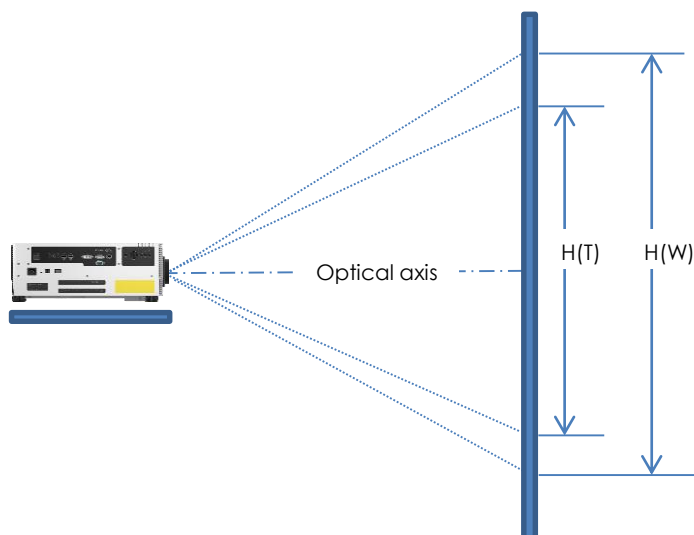

PROJECTION DISTANCE (METERS)

Lens	100"	200"	300"	400"	500"	600"
Ultra-wide Fixed Zoom lens RS-SL06UW	1.2	2.3	3.5			
Wide Fixed Zoom lens RS-SL03WF	1.73	3.45	5.17			
Wide Zoom Lens RS-SL05WZ	2.2 - 3.2	4.3 - 6.5	6.5 - 9.7	8.6 - 13	10.8 - 16.3	12.9 - 19.5
Standard Zoom Lens RS-SL01ST	3.2 - 4.8	6.4 - 9.6	9.6 - 14.5	12.9 - 19.3	16.1 - 24.1	19.3 - 29
Long Zoom Lens RS-SL02LZ	4.7 - 8	9.5 - 16.1	14.2 - 24.2	19 - 32.3	23.8 - 40.4	28.5 - 48.5
Ultra-Long Zoom Lens RS-SL04UL	7.6 - 14.9	15.2 - 29.8	22.7 - 44.6	30.2 - 59.4	37.7 - 74.2	45.2 - 89