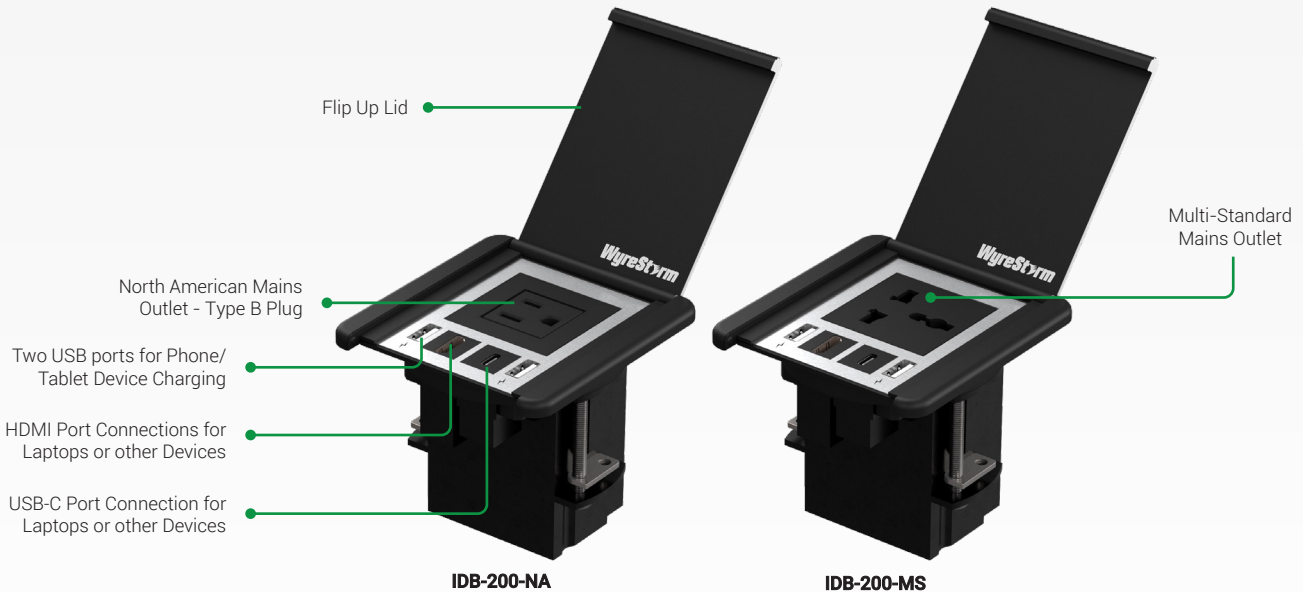

Compact In-Desk Connectivity with 1x Mains (North America/ Multi-Standard), USB Charging, HDMI & USB-C Passthrough

IDB-200-NA | IDB-200-MS

WyreStorm

Specification Sheet

4K HDR **HDMI** **HDCP 2.2**

WyreStorm - Powerful. Reliable. Simple.

Introduction

The IDB series in-desk connectivity products are simple to use solutions for corporate or education applications. Easy to install into a desk or table, the IDB-200 offers the essential connectivity for your meeting, lecture, or classroom. The IDB-200 features a flip-top lid to protect and help blend into the desk when not in use. The IDB-200-NA includes a North American Type B mains outlet, whereas the IDB-200-MS includes a multi-standard outlet for the UK and other European countries.

Key Features

- Multiple connection options including: 1x Mains, USB Charging, HDMI & USB-C Passthrough
- HDMI and USB-C support up to 4K UHD video passthrough
- 2 x USB Type A charging ports for connecting mobile devices such as smartphones or tablets
- Compact design allows for discrete installation into any desk or table
- Flip-top lid for protection of ports and discrete appearance when not in use
- Pair with a WyreStorm presentation switch to build your meeting space solution, such as the SW-740-TX, Apollo series and more!
- Use the IDB-CBL-SPINE to neatly organize cables under the desk
- Optional Weiland to UK & Schuko 2-meter cables available for 'MS' models (IDB-PWR-UK & IDB-PWR-SCH)

In the Box

1x IDB-200 NA or IDB-200-MS